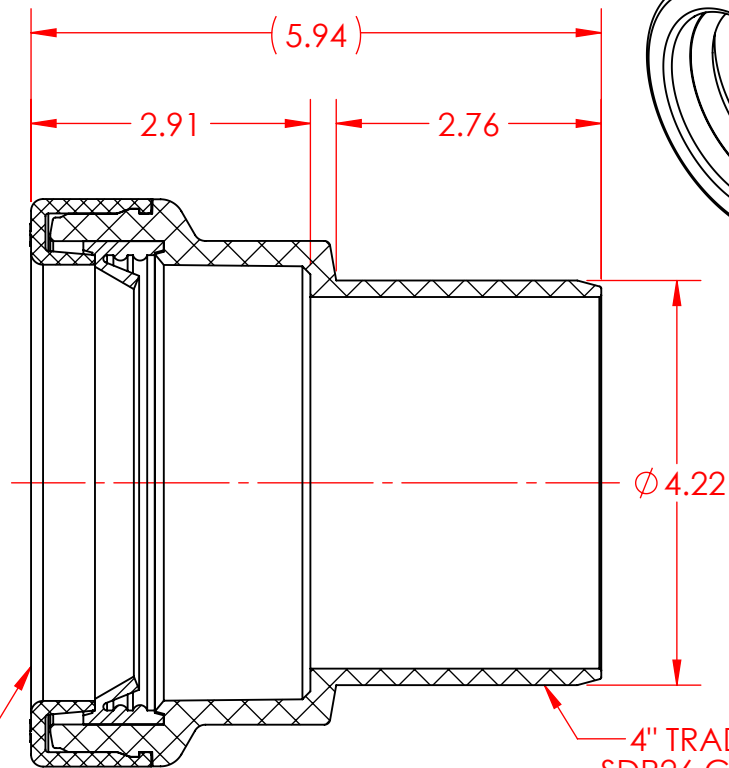

4" TRADE SIZE
DWV GASKETED
HUB

SECTION A-A

4" TRADE SIZE
SDR26 CHAMFER
SEWER SPIGOT

REF:
CSA B181.2, B182.2
ASTM D2665, D3034

NAPCO PIPE & FITTINGS

56400 Mound Road
Shelby Township, MI 48316
U.S.A.
Phone (800) 232-5690 | Fax (586) 781-0888
CSshelby@napcopipe.com | www.napcopipe.com

**4" GASKETED DWV ADAPTER BUSHING
PVC SDR26 CHAMFER SEWER SPIGOT x GASKET DWV HUB**

4"x 4" SxDWV G

REFERENCE ONLY

FILE NAME:

H1213.A01