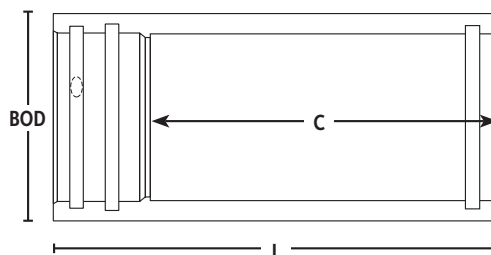

PRODUCT SPECIFICATION

C900 CERTA-LOK® FITTINGS

Westlake Pipe & Fittings produces Adapters, Expansion Couplings and Sweeps directly compatible with our C900 Certa-Lok pipe products.

For additional appurtenance needs, our C900 Certa-Lok pipe products can be mated to compatible Cast Iron Outside Diameter (CIOD) third-party fittings.

Notes:

1. These dimensions are for estimating purposes only. All dimensions are in inches unless otherwise specified.
2. AWWA Pressure Class @ 73°F and includes 2:1 safety factor.
3. Expansion couplings do not provide a fully restrained joint.

SHORT FORM SPECIFICATION	
Pipe Standard:	AWWA C900
Diameter Std.:	Cast Iron Outside Diameter (CIOD)
Nominal Sizes:	4", 6", 8", 10", 12", 16"
Color:	Female Fittings – White Sweeps – Blue
Fitting Compound:	ASTM D1784 Cell Class 12454
Pipe Joint Std.:	ASTM D3139
Gasket Standard:	ASTM F477
Certifications:	NSF 61
Installation Std.:	AWWA C605

C900/RJ TO C900/RJIB CERTA-LOK ADAPTERS								
Nom. Size	Pipe Outside Diameter	Pressure Rating (psi)	BOD	L	Weight (lb)	Part Number		
						Fitting*	Gasket	Splines
4"	4.800	305	5.964	8.250	4.0	82157862106	OR040RJ01	S0418SN0 S0518TN0

* Includes gaskets and splines