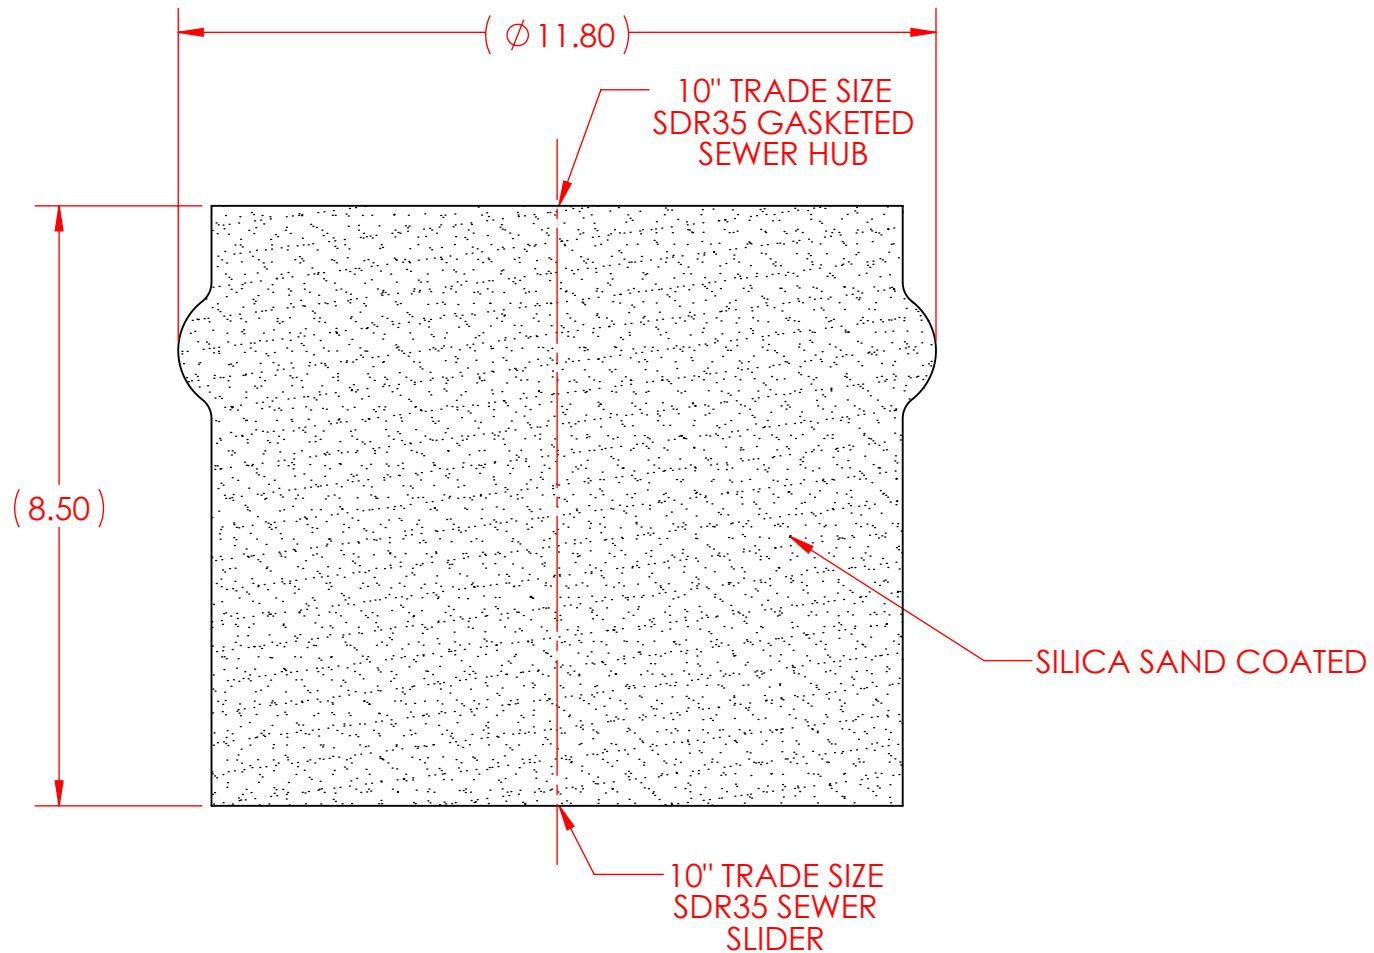

SIGNED DRAWINGS MUST ACCOMPANY PURCHASE ORDER OR DIMENSIONS OF FITTINGS WILL NOT BE GUARANTEED

DISCLAIMER - PLEASE READ

- DIMENSIONS AND APPEARANCE ARE APPROXIMATE AND SUBJECT TO CHANGE WITHOUT NOTICE DUE TO DESIGN OR PRODUCTION MODIFICATIONS
- ANGLE TOLERANCE IS +/- 2 DEGREES.
- ALL OTHER DIMENSIONS ARE TO TOLERANCES OF +/- 1"
- ALL FITTINGS ARE SUBJECT TO WESTLAKE "STANDARD TERMS AND CONDITIONS"

REF.
65AS1010GSSILICA
65AS--GSSILICA

Westlake
Pipe & Fittings

2801 POST OAK BLVD, SUITE 600
HOUSTON, TX 77056, U.S.A.
(855) 624-7473 | www.westlakepipe.com

10" MANHOLE ADAPTER WITHOUT PIPE STOP SxG
PVC SDR35 GASKETED SEWER
10"x 10" SxG