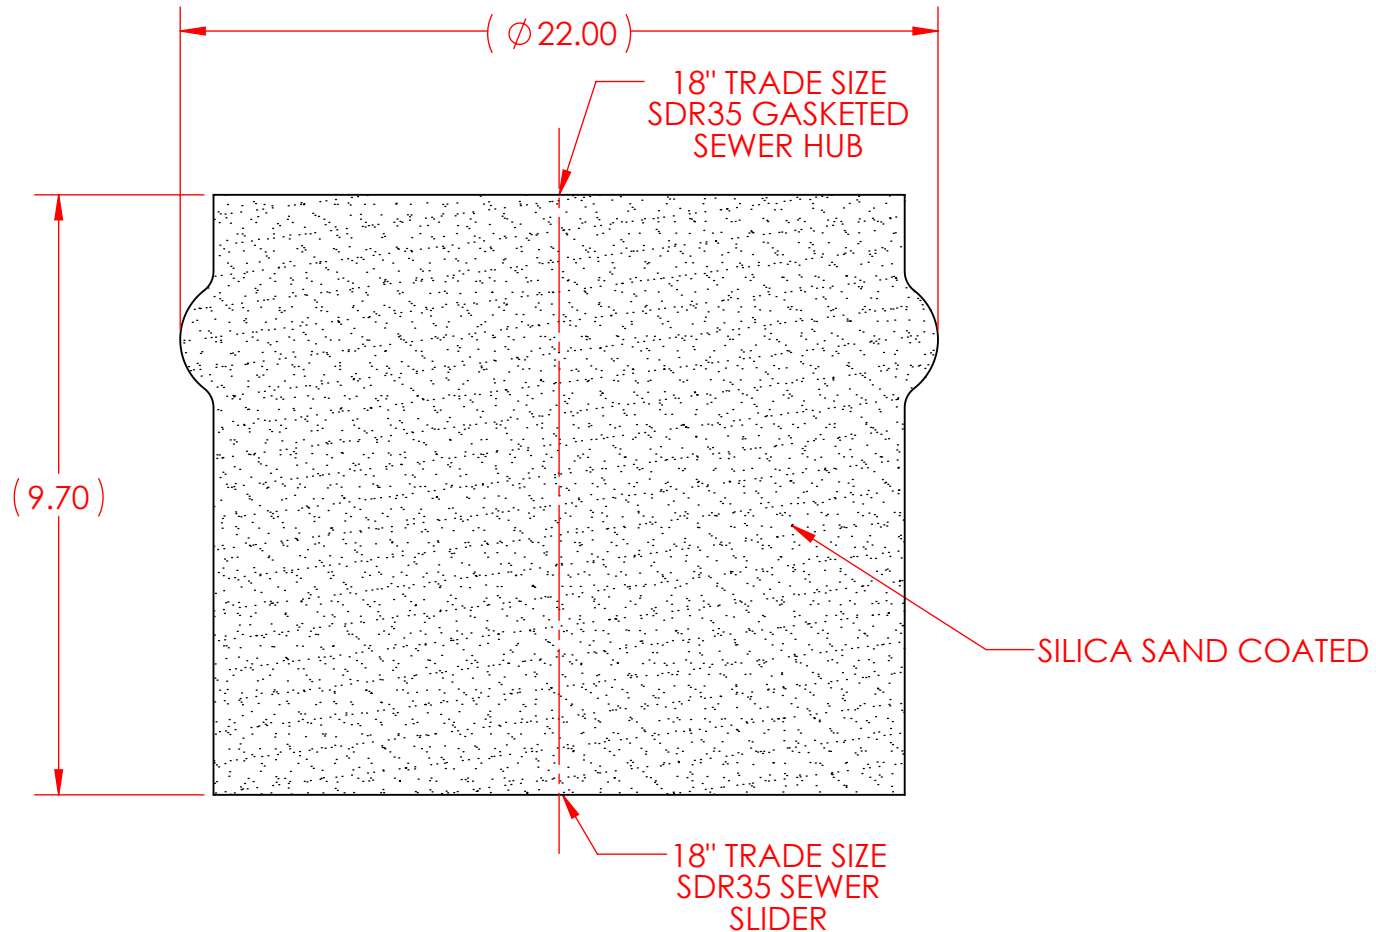

SIGNED DRAWINGS MUST ACCOMPANY PURCHASE ORDER OR DIMENSIONS OF FITTINGS WILL NOT BE GUARANTEED

DISCLAIMER - PLEASE READ

- DIMENSIONS AND APPEARANCE ARE APPROXIMATE AND SUBJECT TO CHANGE WITHOUT NOTICE DUE TO DESIGN OR PRODUCTION MODIFICATIONS
- ANGLE TOLERANCE IS +/- 2 DEGREES.
- ALL OTHER DIMENSIONS ARE TO TOLERANCES OF +/- 1"
- ALL FITTINGS ARE SUBJECT TO WESTLAKE "STANDARD TERMS AND CONDITIONS"

REF.
65AS1818GSSILICA
65AS--GSSILICA

Westlake
Pipe & Fittings

2801 POST OAK BLVD, SUITE 600
HOUSTON, TX 77056, U.S.A.
(855) 624-7473 | www.westlakepipe.com

18" MANHOLE ADAPTER WITHOUT PIPE STOP SxG
PVC SDR35 GASKETED SEWER
18"x 18" SxG