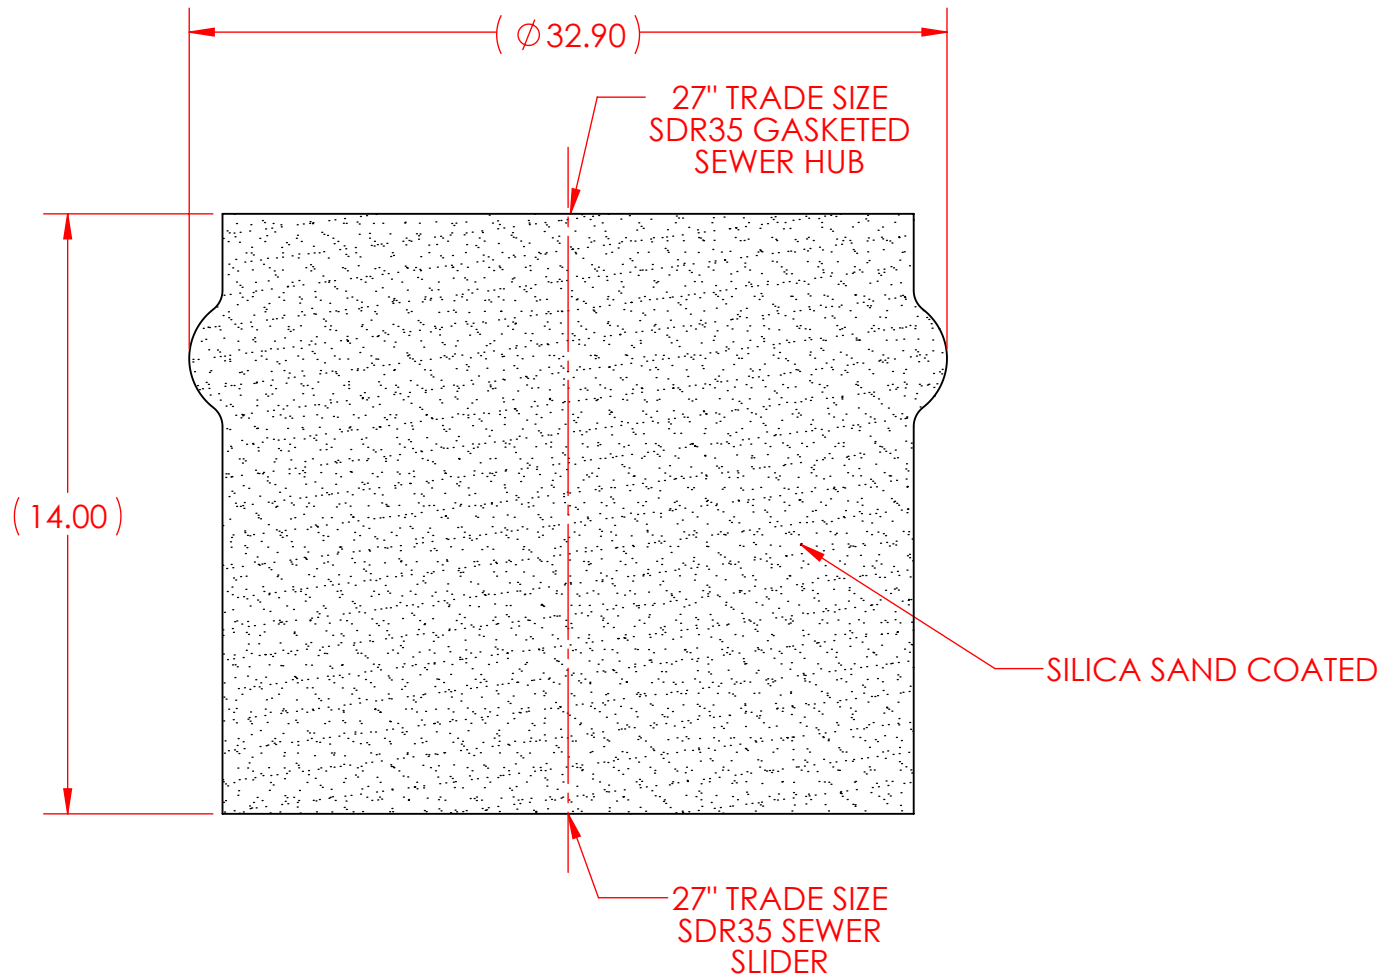

SIGNED DRAWINGS MUST ACCOMPANY PURCHASE ORDER OR DIMENSIONS OF FITTINGS WILL NOT BE GUARANTEED

DISCLAIMER - PLEASE READ

- DIMENSIONS AND APPEARANCE ARE APPROXIMATE AND SUBJECT TO CHANGE WITHOUT NOTICE DUE TO DESIGN OR PRODUCTION MODIFICATIONS
- ANGLE TOLERANCE IS +/- 2 DEGREES.
- ALL OTHER DIMENSIONS ARE TO TOLERANCES OF +/- 1"
- ALL FITTINGS ARE SUBJECT TO WESTLAKE "STANDARD TERMS AND CONDITIONS"

REF.
65AS2727GSSILICA
65AS--GSSILICA

Westlake
Pipe & Fittings

2801 POST OAK BLVD, SUITE 600
HOUSTON, TX 77056, U.S.A.
(855) 624-7473 | www.westlakepipe.com

27" MANHOLE ADAPTER WITHOUT PIPE STOP SxG
PVC SDR35 GASKETED SEWER
27"x 27" SxG