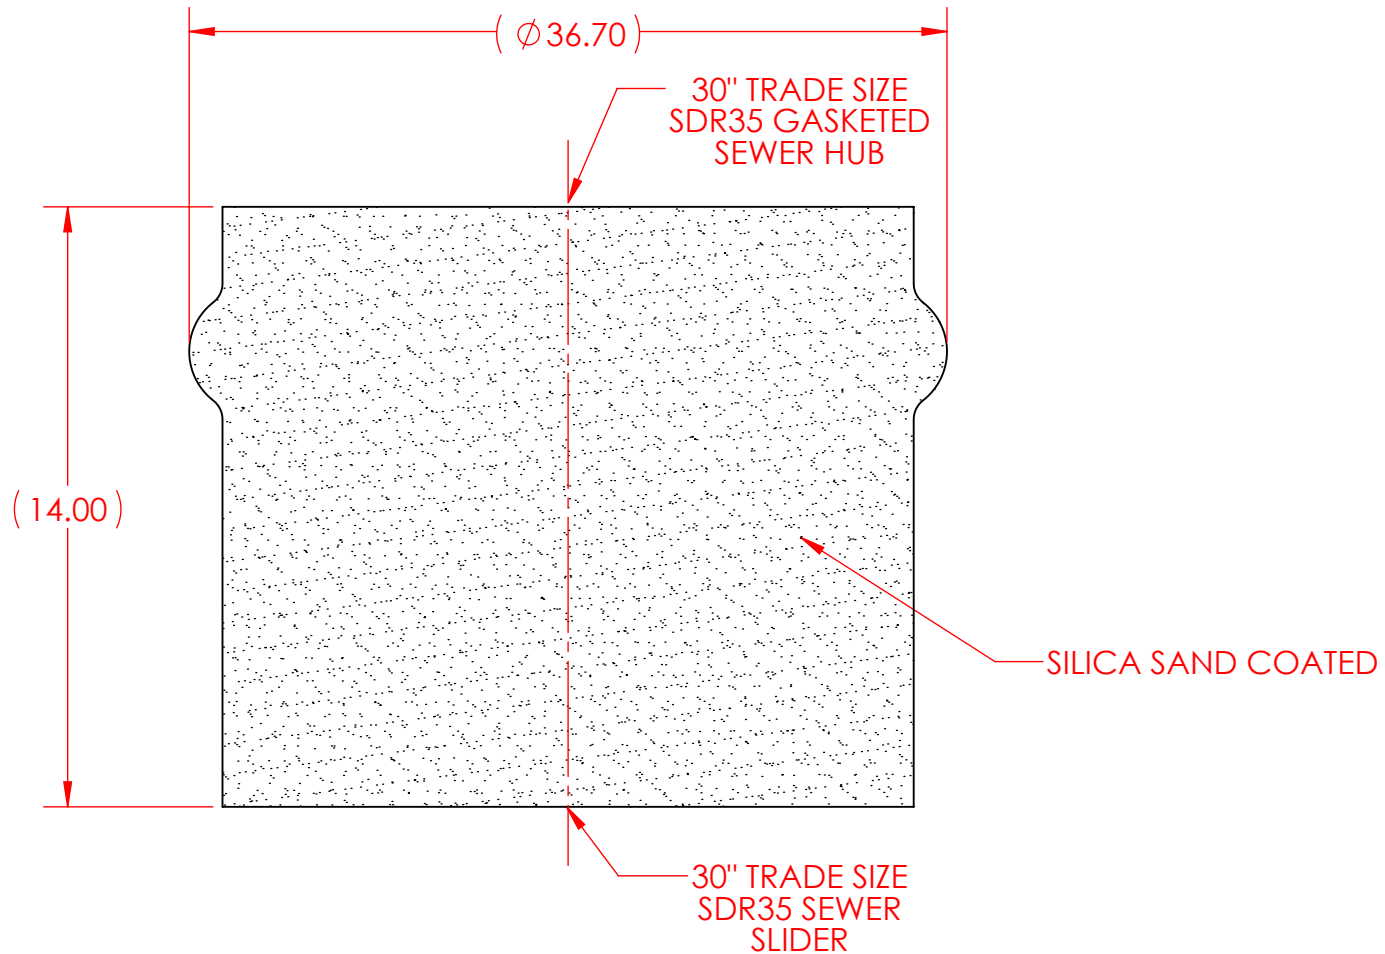

SIGNED DRAWINGS MUST ACCOMPANY PURCHASE ORDER OR DIMENSIONS OF FITTINGS WILL NOT BE GUARANTEED

DISCLAIMER - PLEASE READ

- DIMENSIONS AND APPEARANCE ARE APPROXIMATE AND SUBJECT TO CHANGE WITHOUT NOTICE DUE TO DESIGN OR PRODUCTION MODIFICATIONS
- ANGLE TOLERANCE IS +/- 2 DEGREES.
- ALL OTHER DIMENSIONS ARE TO TOLERANCES OF +/- 1"
- ALL FITTINGS ARE SUBJECT TO WESTLAKE "STANDARD TERMS AND CONDITIONS"

REF.
65AS3030GSSILICA
65AS--GSSILICA

Westlake
Pipe & Fittings

2801 POST OAK BLVD, SUITE 600
HOUSTON, TX 77056, U.S.A.
(855) 624-7473 | www.westlakepipe.com

30" MANHOLE ADAPTER WITHOUT PIPE STOP SxG
PVC SDR35 GASKETED SEWER
30"x 30" SxG