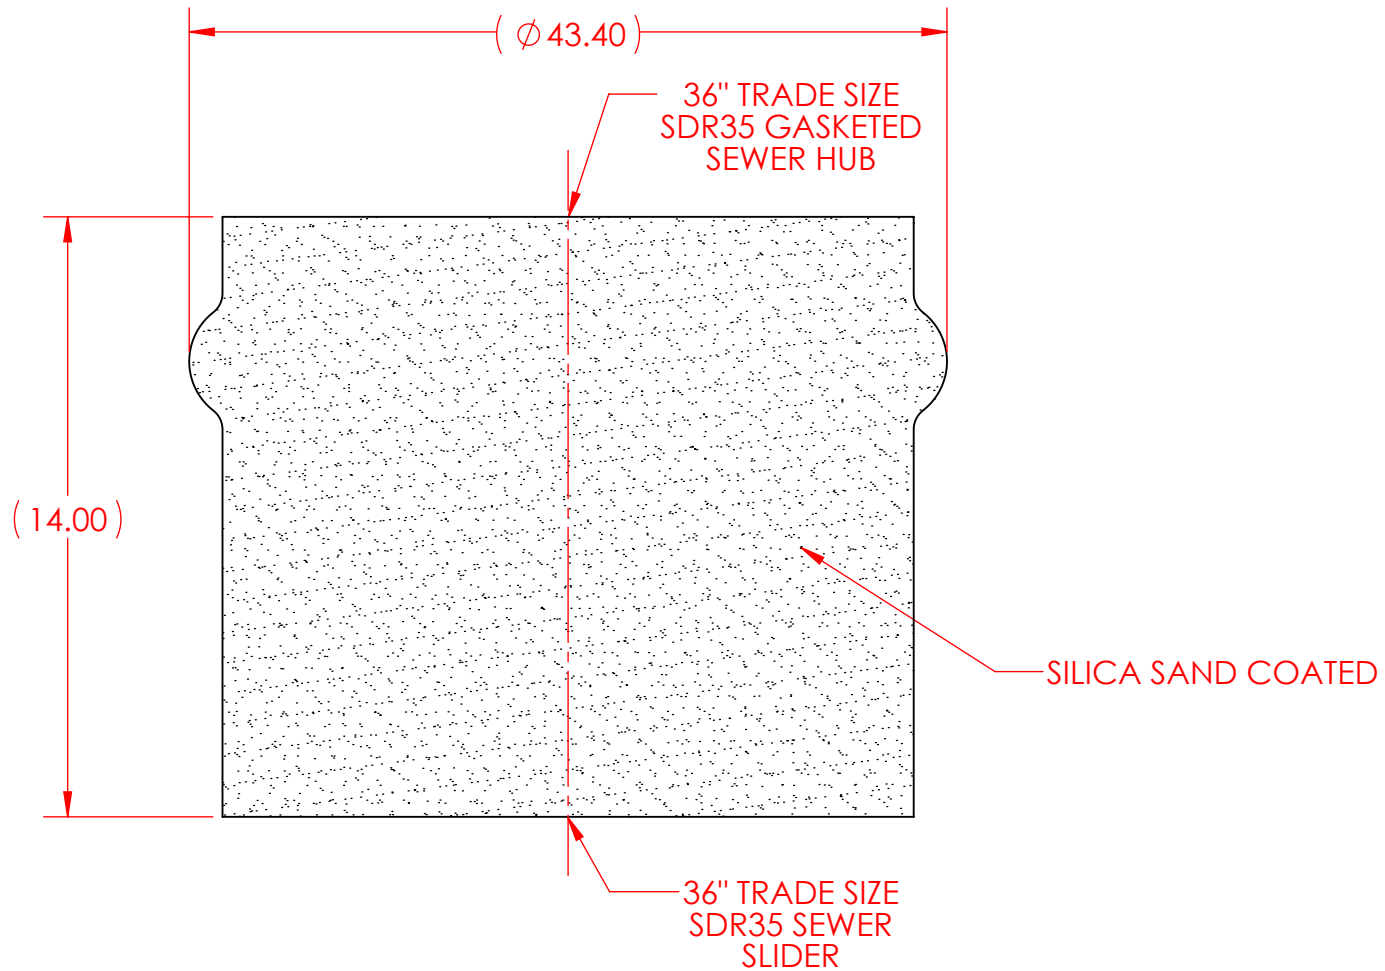

SIGNED DRAWINGS MUST ACCOMPANY PURCHASE ORDER OR DIMENSIONS OF FITTINGS WILL NOT BE GUARANTEED

DISCLAIMER - PLEASE READ

- DIMENSIONS AND APPEARANCE ARE APPROXIMATE AND SUBJECT TO CHANGE WITHOUT NOTICE DUE TO DESIGN OR PRODUCTION MODIFICATIONS
- ANGLE TOLERANCE IS +/- 2 DEGREES.
- ALL OTHER DIMENSIONS ARE TO TOLERANCES OF +/- 1"
- ALL FITTINGS ARE SUBJECT TO WESTLAKE "STANDARD TERMS AND CONDITIONS"

REF.
65AS3636GSSILICA
65AS--GSSILICA

Westlake
Pipe & Fittings

2801 POST OAK BLVD, SUITE 600
HOUSTON, TX 77056, U.S.A.
(855) 624-7473 | www.westlakepipe.com

**36" MANHOLE ADAPTER WITHOUT PIPE STOP SxG
PVC SDR35 GASKETED SEWER**

36"x 36" SxG

PRINTED COPIES ARE FOR REFERENCE ONLY

DATE: 3/14/2018 DRAWN BY: GEB

DATE: 3/14/2018 CHECKED BY: RSS

L89036.L

CUSTOMER