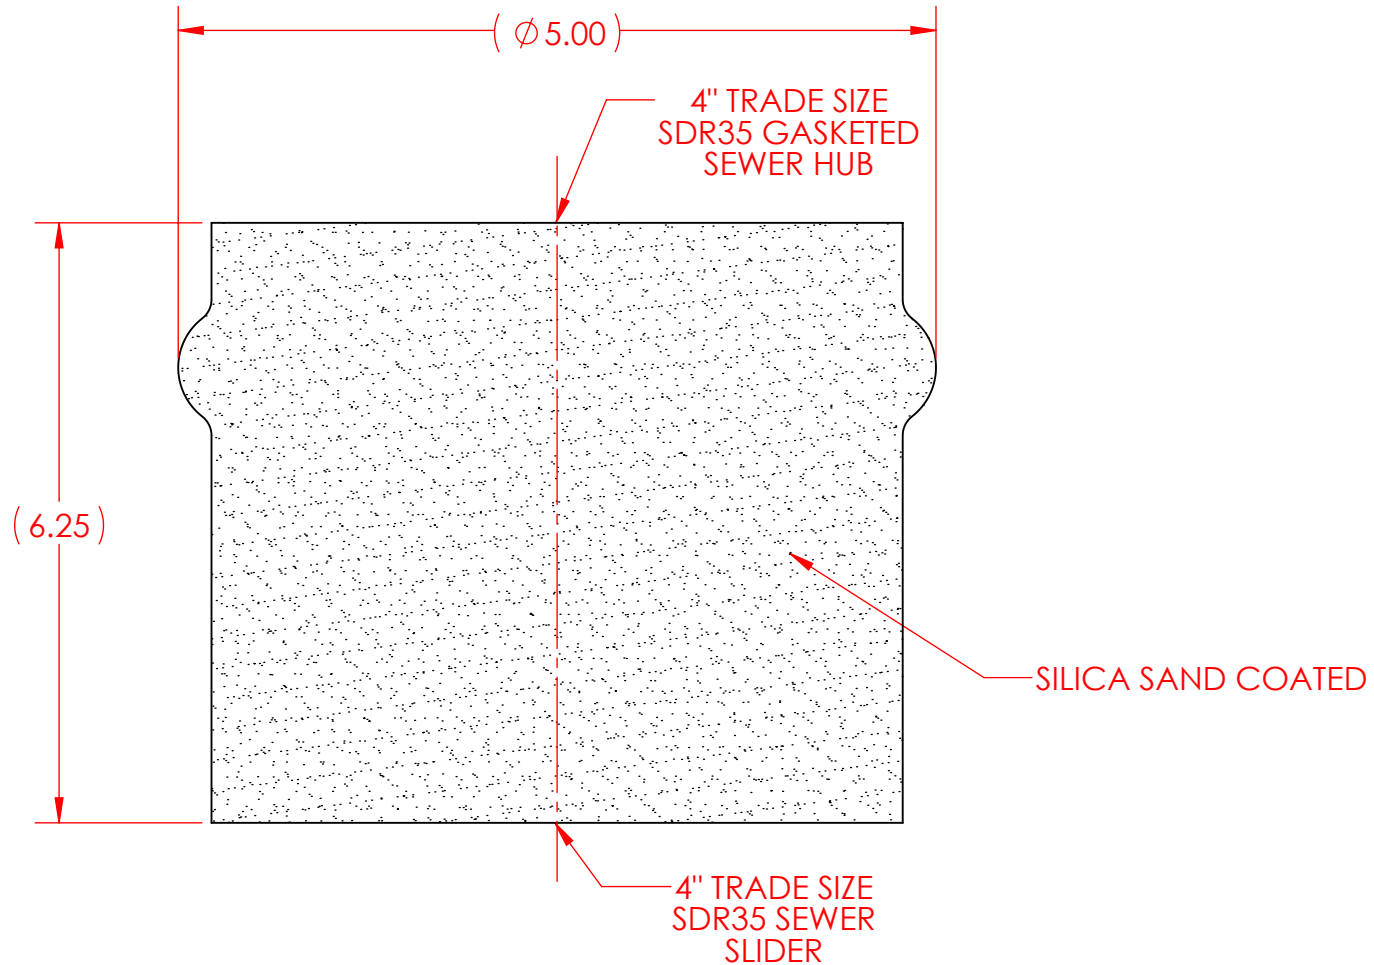

SIGNED DRAWINGS MUST ACCOMPANY PURCHASE ORDER OR DIMENSIONS OF FITTINGS WILL NOT BE GUARANTEED

DISCLAIMER - PLEASE READ

- DIMENSIONS AND APPEARANCE ARE APPROXIMATE AND SUBJECT TO CHANGE WITHOUT NOTICE DUE TO DESIGN OR PRODUCTION MODIFICATIONS
- ANGLE TOLERANCE IS +/- 2 DEGREES.
- ALL OTHER DIMENSIONS ARE TO TOLERANCES OF +/- 1"
- ALL FITTINGS ARE SUBJECT TO WESTLAKE "STANDARD TERMS AND CONDITIONS"

REF.
65AS0404GSSILICA
65AS--GSSILICA

Westlake
Pipe & Fittings

2801 POST OAK BLVD, SUITE 600
HOUSTON, TX 77056, U.S.A.
(855) 624-7473 | www.westlakepipe.com

**4" MANHOLE ADAPTER WITHOUT PIPE STOP SxG
PVC SDR35 GASKETED SEWER
4" x 4" SxG**