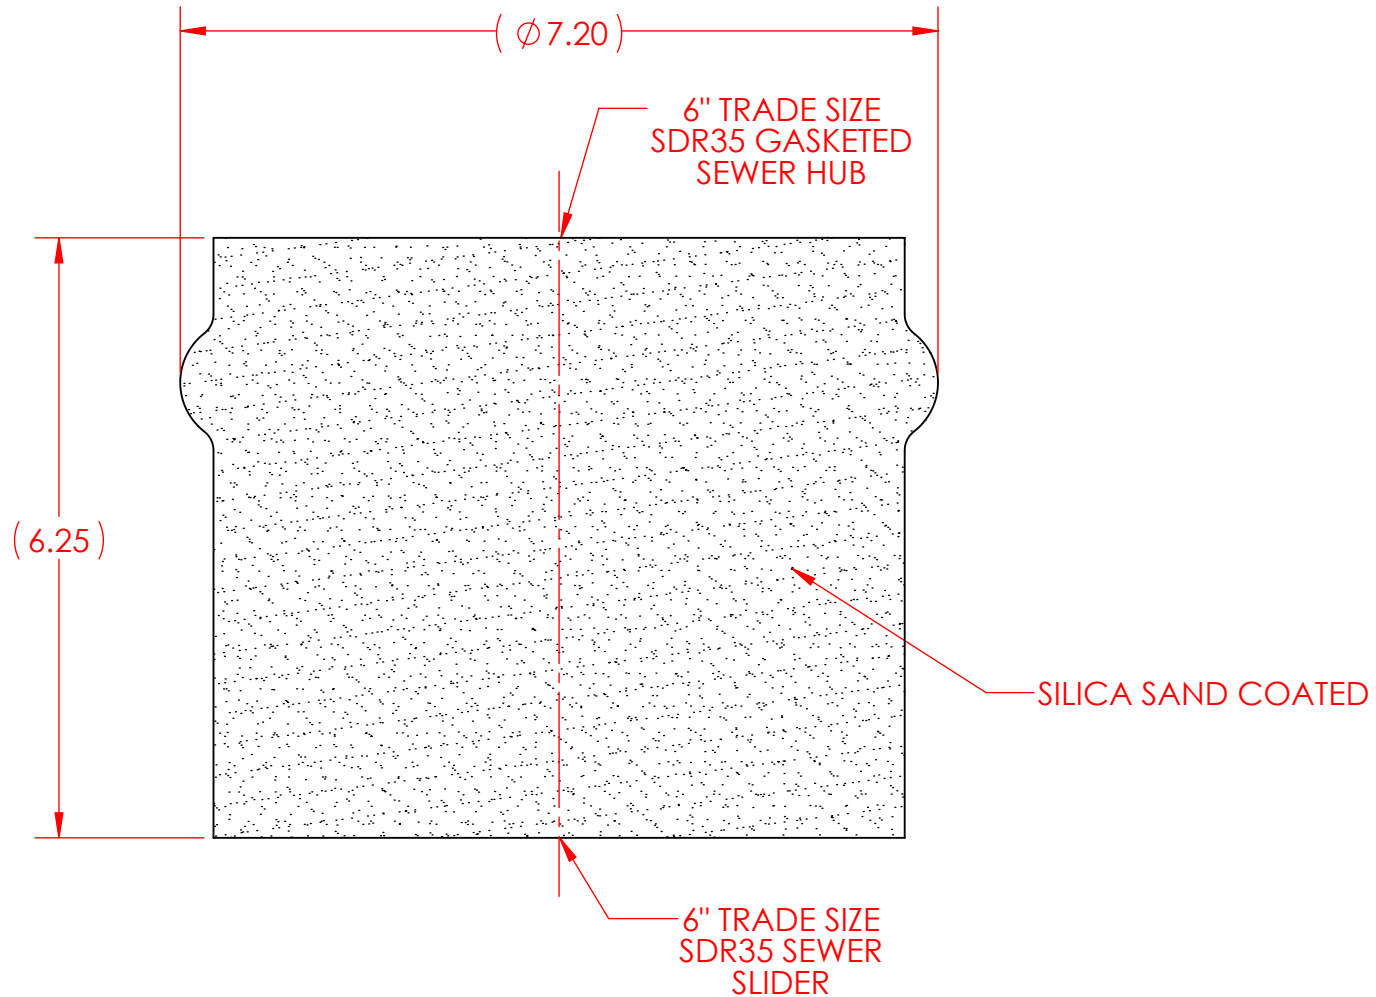

SIGNED DRAWINGS MUST ACCOMPANY PURCHASE ORDER OR DIMENSIONS OF FITTINGS WILL NOT BE GUARANTEED

DISCLAIMER - PLEASE READ

- DIMENSIONS AND APPEARANCE ARE APPROXIMATE AND SUBJECT TO CHANGE WITHOUT NOTICE DUE TO DESIGN OR PRODUCTION MODIFICATIONS
- ANGLE TOLERANCE IS +/- 2 DEGREES.
- ALL OTHER DIMENSIONS ARE TO TOLERANCES OF +/- 1"
- ALL FITTINGS ARE SUBJECT TO WESTLAKE "STANDARD TERMS AND CONDITIONS"

REF.
65AS0606GSSILICA
65AS--GSSILICA

Westlake
Pipe & Fittings

2801 POST OAK BLVD, SUITE 600
HOUSTON, TX 77056, U.S.A.
(855) 624-7473 | www.westlakepipe.com

6" MANHOLE ADAPTER WITHOUT PIPE STOP SxG
PVC SDR35 GASKETED SEWER
6"x 6" SxG