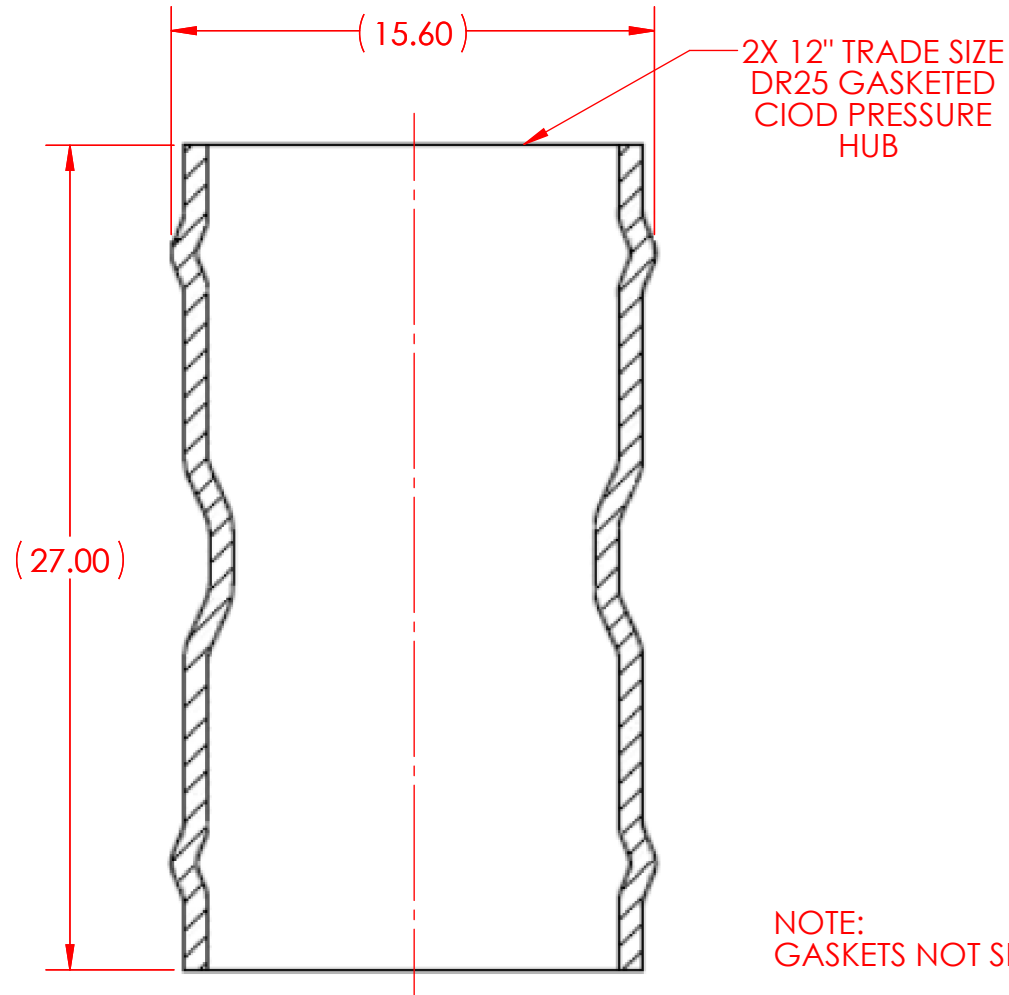

SIGNED DRAWINGS MUST ACCOMPANY PURCHASE ORDER OR DIMENSIONS OF FITTINGS WILL NOT BE GUARANTEED

DISCLAIMER - PLEASE READ

- DIMENSIONS AND APPEARANCE ARE APPROXIMATE AND SUBJECT TO CHANGE WITHOUT NOTICE DUE TO DESIGN OR PRODUCTION MODIFICATIONS
- ANGLE TOLERANCE IS +/- 2 DEGREES.
- ALL OTHER DIMENSIONS ARE TO TOLERANCES OF +/- 1"
- ALL FITTINGS ARE SUBJECT TO NAPCO "STANDARD TERMS AND CONDITIONS"

REF.
34CCOUP12GG25
34CCOUP--GG-SPEC

NAPCO PIPE & FITTINGS

56400 Mound Road
Shelby Township, MI 48316
U.S.A.
Phone (800) 232-5690 | Fax (586) 781-0888
CSshelby@napcopipe.com | www.napcopipe.com

12" STOP COUPLING
PVC DR25 GASKETED CIOD PRESSURE
12"x 12" GxG