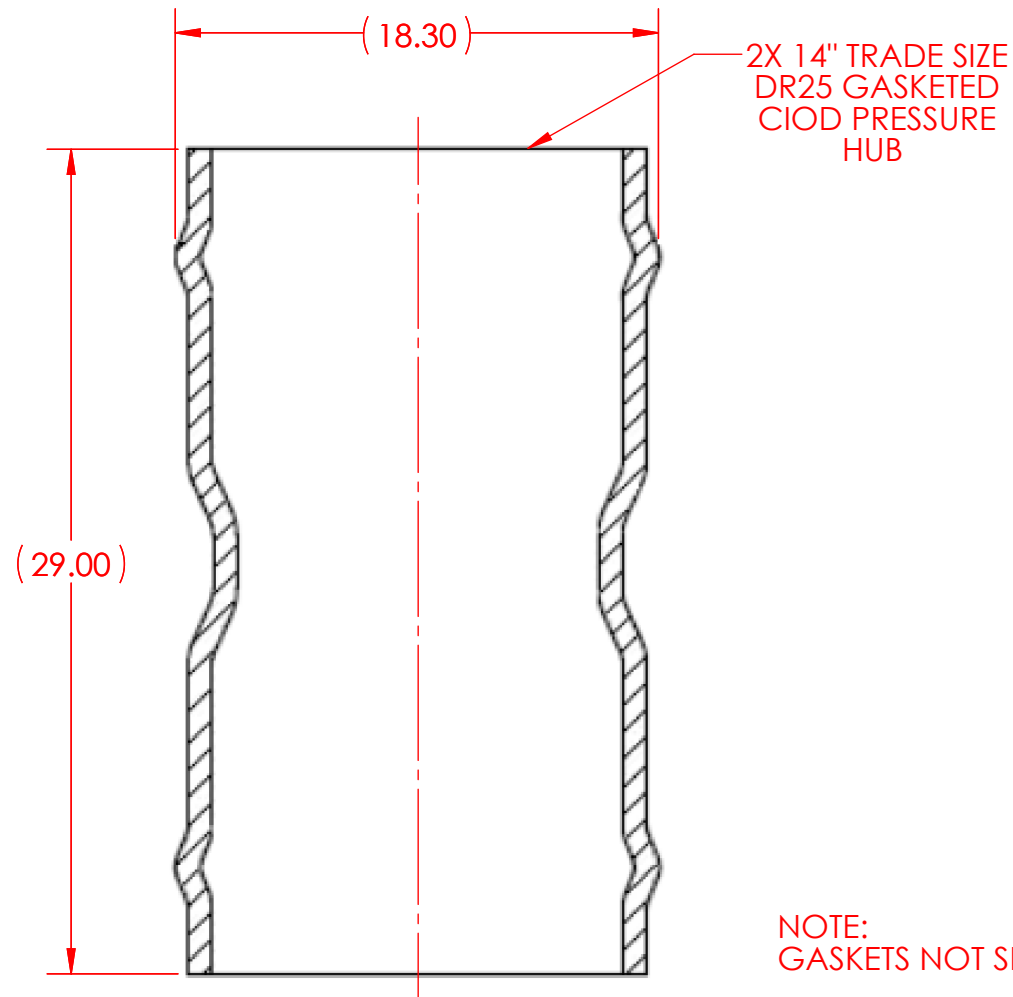

SIGNED DRAWINGS MUST ACCOMPANY PURCHASE ORDER OR DIMENSIONS OF FITTINGS WILL NOT BE GUARANTEED

**DISCLAIMER - PLEASE READ**

- DIMENSIONS AND APPEARANCE ARE APPROXIMATE AND SUBJECT TO CHANGE WITHOUT NOTICE DUE TO DESIGN OR PRODUCTION MODIFICATIONS
- ANGLE TOLERANCE IS +/- 2 DEGREES.
- ALL OTHER DIMENSIONS ARE TO TOLERANCES OF +/- 1"
- ALL FITTINGS ARE SUBJECT TO NAPCO "STANDARD TERMS AND CONDITIONS"

REF.  
34CCOUP14GG25  
34CCOUP--GG-SPEC

**NAPCO** PIPE & FITTINGS

56400 Mound Road  
Shelby Township, MI 48316  
U.S.A.  
Phone (800) 232-5690 | Fax (586) 781-0888  
CSshelby@napcopipe.com | www.napcopipe.com

**14" STOP COUPLING**  
**PVC DR25 GASKETED CIOD PRESSURE**  
**14"x 14" GxG**

PRINTED COPIES ARE FOR REFERENCE ONLY

DATE: 3/7/2022      DRAWN BY: GEB  
DATE: 3/7/2022      CHECKED BY: RSS

C25-6014.L

CUSTOMER