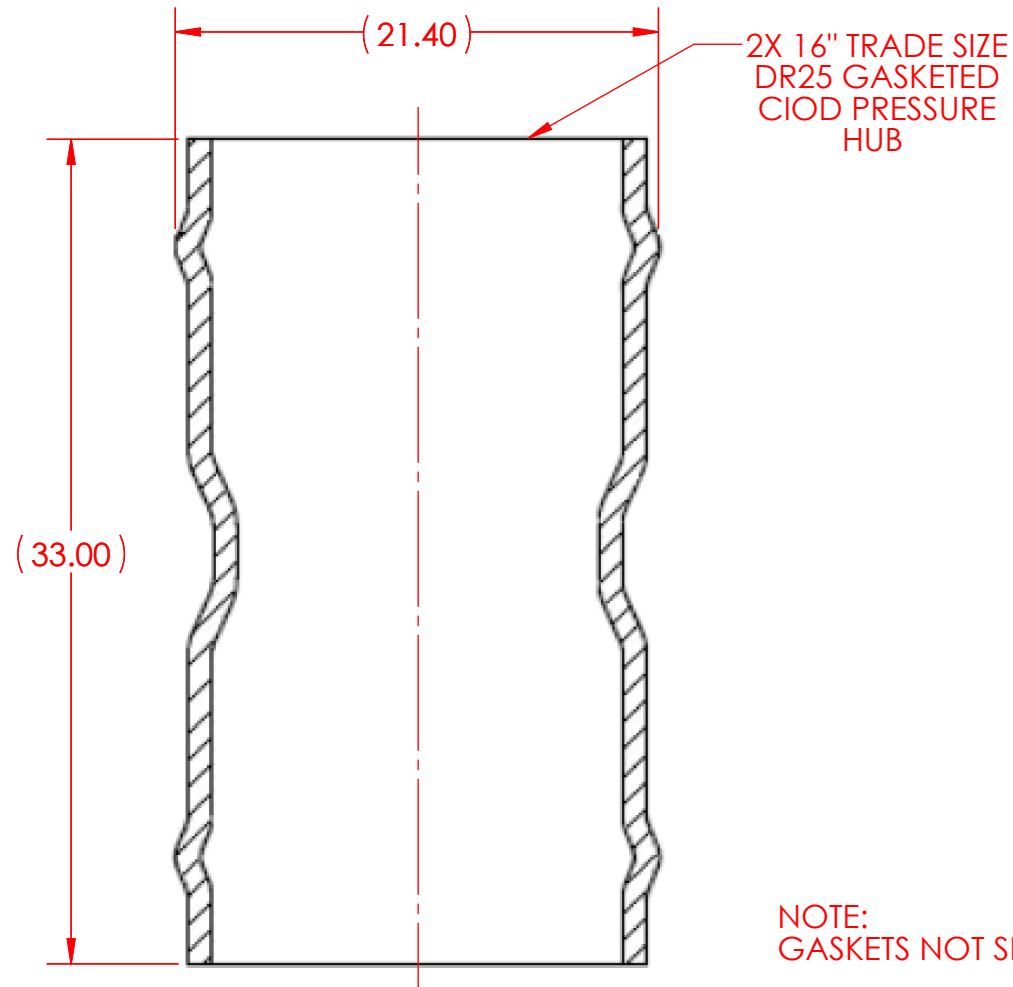

SIGNED DRAWINGS MUST ACCOMPANY PURCHASE ORDER OR DIMENSIONS OF FITTINGS WILL NOT BE GUARANTEED

DISCLAIMER - PLEASE READ

- DIMENSIONS AND APPEARANCE ARE APPROXIMATE AND SUBJECT TO CHANGE WITHOUT NOTICE DUE TO DESIGN OR PRODUCTION MODIFICATIONS
- ANGLE TOLERANCE IS +/- 2 DEGREES.
- ALL OTHER DIMENSIONS ARE TO TOLERANCES OF +/- 1"
- ALL FITTINGS ARE SUBJECT TO NAPCO "STANDARD TERMS AND CONDITIONS"

REF.
34CCOUP16GG25
34CCOUP--GG-SPEC

NAPCO PIPE & FITTINGS

56400 Mound Road
Shelby Township, MI 48316
U.S.A.
Phone (800) 232-5690 | Fax (586) 781-0888
CSshelby@napcopipe.com | www.napcopipe.com

16" STOP COUPLING
PVC DR25 GASKETED CIOD PRESSURE
16"x 16" GxG