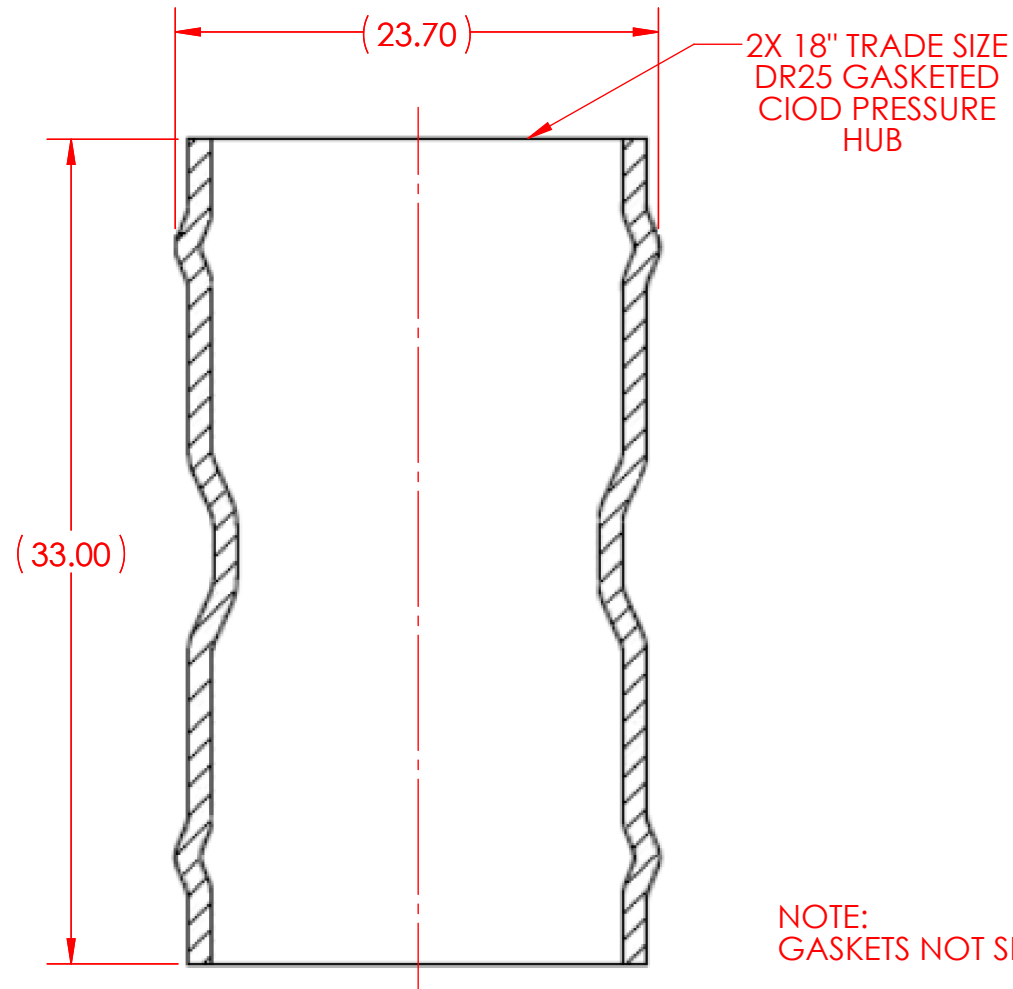

SIGNED DRAWINGS MUST ACCOMPANY PURCHASE ORDER OR DIMENSIONS OF FITTINGS WILL NOT BE GUARANTEED

DISCLAIMER - PLEASE READ

- DIMENSIONS AND APPEARANCE ARE APPROXIMATE AND SUBJECT TO CHANGE WITHOUT NOTICE DUE TO DESIGN OR PRODUCTION MODIFICATIONS
- ANGLE TOLERANCE IS +/- 2 DEGREES.
- ALL OTHER DIMENSIONS ARE TO TOLERANCES OF +/- 1"
- ALL FITTINGS ARE SUBJECT TO NAPCO "STANDARD TERMS AND CONDITIONS"

REF.
34CCOUP18GG25
34CCOUP--GG-SPEC

NAPCO PIPE & FITTINGS

56400 Mound Road
Shelby Township, MI 48316
U.S.A.
Phone (800) 232-5690 | Fax (586) 781-0888
CSshelby@napcopipe.com | www.napcopipe.com

18" STOP COUPLING
PVC DR25 GASKETED CIOD PRESSURE
18"x 18" GxG