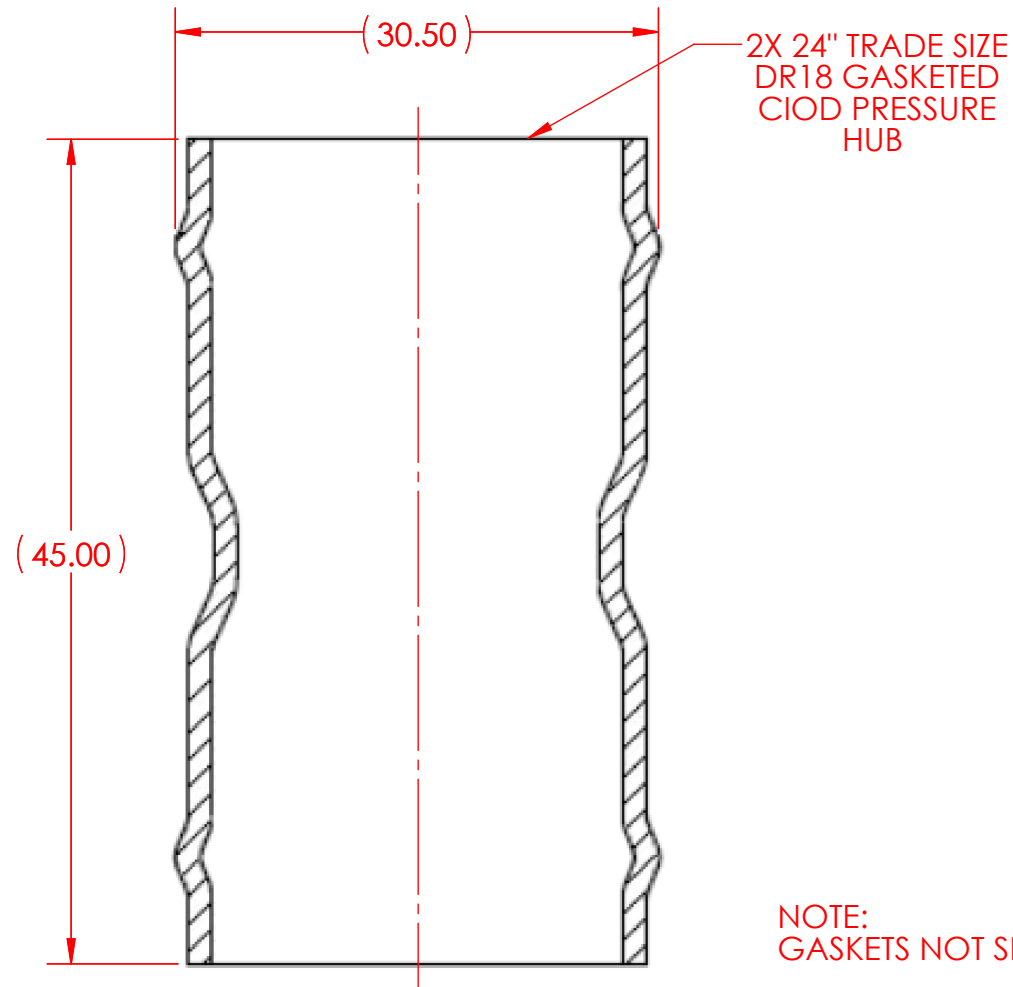

SIGNED DRAWINGS MUST ACCOMPANY PURCHASE ORDER OR DIMENSIONS OF FITTINGS WILL NOT BE GUARANTEED

DISCLAIMER - PLEASE READ

- DIMENSIONS AND APPEARANCE ARE APPROXIMATE AND SUBJECT TO CHANGE WITHOUT NOTICE DUE TO DESIGN OR PRODUCTION MODIFICATIONS
- ANGLE TOLERANCE IS +/- 2 DEGREES.
- ALL OTHER DIMENSIONS ARE TO TOLERANCES OF +/- 1"
- ALL FITTINGS ARE SUBJECT TO NAPCO "STANDARD TERMS AND CONDITIONS"

REF.
34CCOUP24GG18
34CCOUP--GG-SPEC

NAPCO PIPE & FITTINGS

56400 Mound Road
Shelby Township, MI 48316
U.S.A.
Phone (800) 232-5690 | Fax (586) 781-0888
CSshelby@napcopipe.com | www.napcopipe.com

24" STOP COUPLING
PVC DR18 GASKETED CIOD PRESSURE
24"x 24" GxG