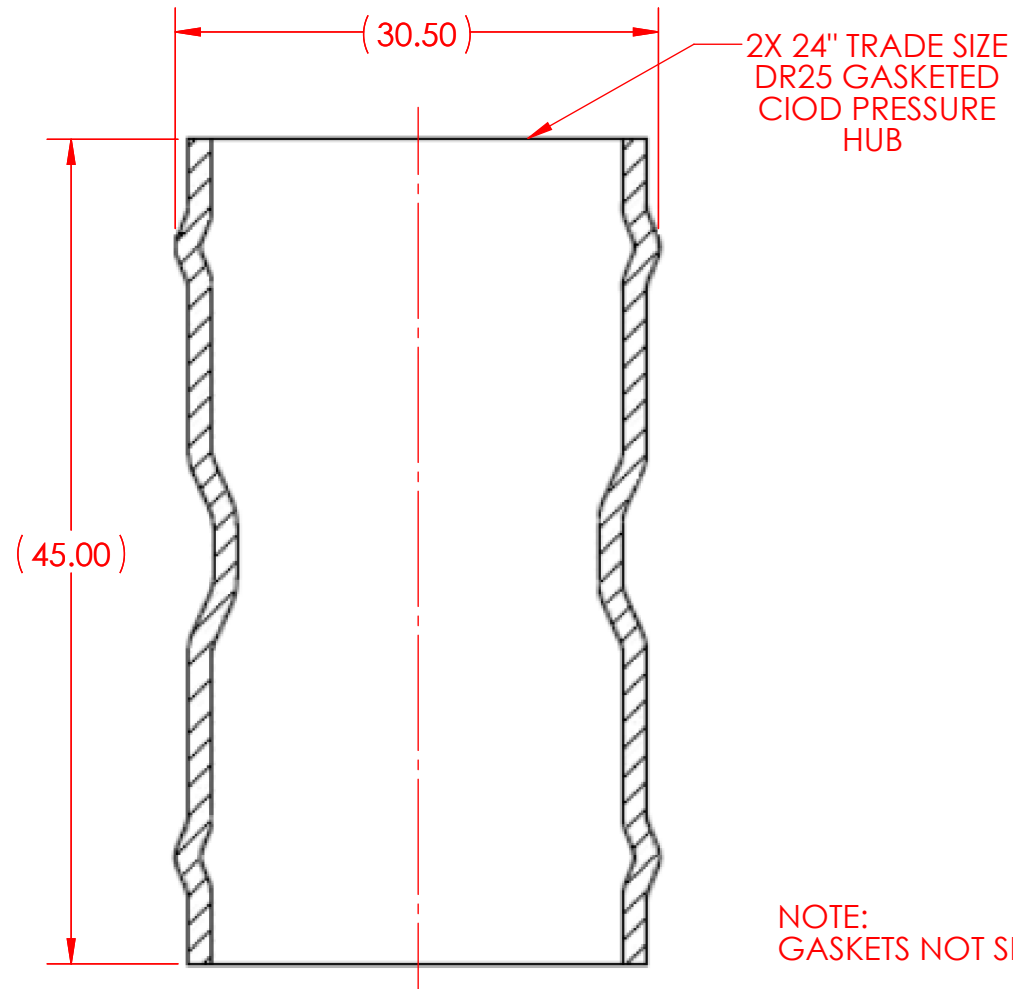

SIGNED DRAWINGS MUST ACCOMPANY PURCHASE ORDER OR DIMENSIONS OF FITTINGS WILL NOT BE GUARANTEED

DISCLAIMER - PLEASE READ

- DIMENSIONS AND APPEARANCE ARE APPROXIMATE AND SUBJECT TO CHANGE WITHOUT NOTICE DUE TO DESIGN OR PRODUCTION MODIFICATIONS
- ANGLE TOLERANCE IS +/- 2 DEGREES.
- ALL OTHER DIMENSIONS ARE TO TOLERANCES OF +/- 1"
- ALL FITTINGS ARE SUBJECT TO NAPCO "STANDARD TERMS AND CONDITIONS"

REF.
34CCOUP24GG25
34CCOUP--GG-SPEC

NAPCO PIPE & FITTINGS

56400 Mound Road
Shelby Township, MI 48316
U.S.A.
Phone (800) 232-5690 | Fax (586) 781-0888
CSshelby@napcopipe.com | www.napcopipe.com

24" STOP COUPLING
PVC DR25 GASKETED CIOD PRESSURE
24"x 24" GxG